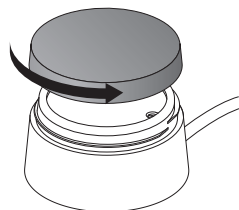

Outdoor WiFi Powerline Adapter

for *devolo* dLAN®

Lieferumfang

- BEGA Outdoor WiFi Powerline Adapter
- Installationsanleitung

Voraussetzungen

- devolo dLAN®
- Steckdose im Garten oder am Haus

Scope of delivery

- BEGA Outdoor WiFi Powerline Adapter
- Installation instructions

Requirements

- devolo dLAN®
- Power socket in the garden/on the outside wall of your home

1