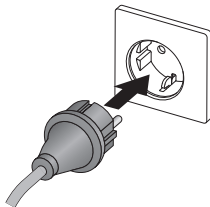

Outdoor WiFi Powerline Adapter

for *devolo* dLAN®

Lieferumfang

- BEGA Outdoor WiFi Powerline Adapter
- Installationsanleitung

Voraussetzungen

- devolo dLAN®
- Steckdose im Garten oder am Haus

Scope of delivery

- BEGA Outdoor WiFi Powerline Adapter
- Installation instructions

Requirements

- devolo dLAN®
- Power socket in the garden/on the outside wall of your home

1

2

3

50 s